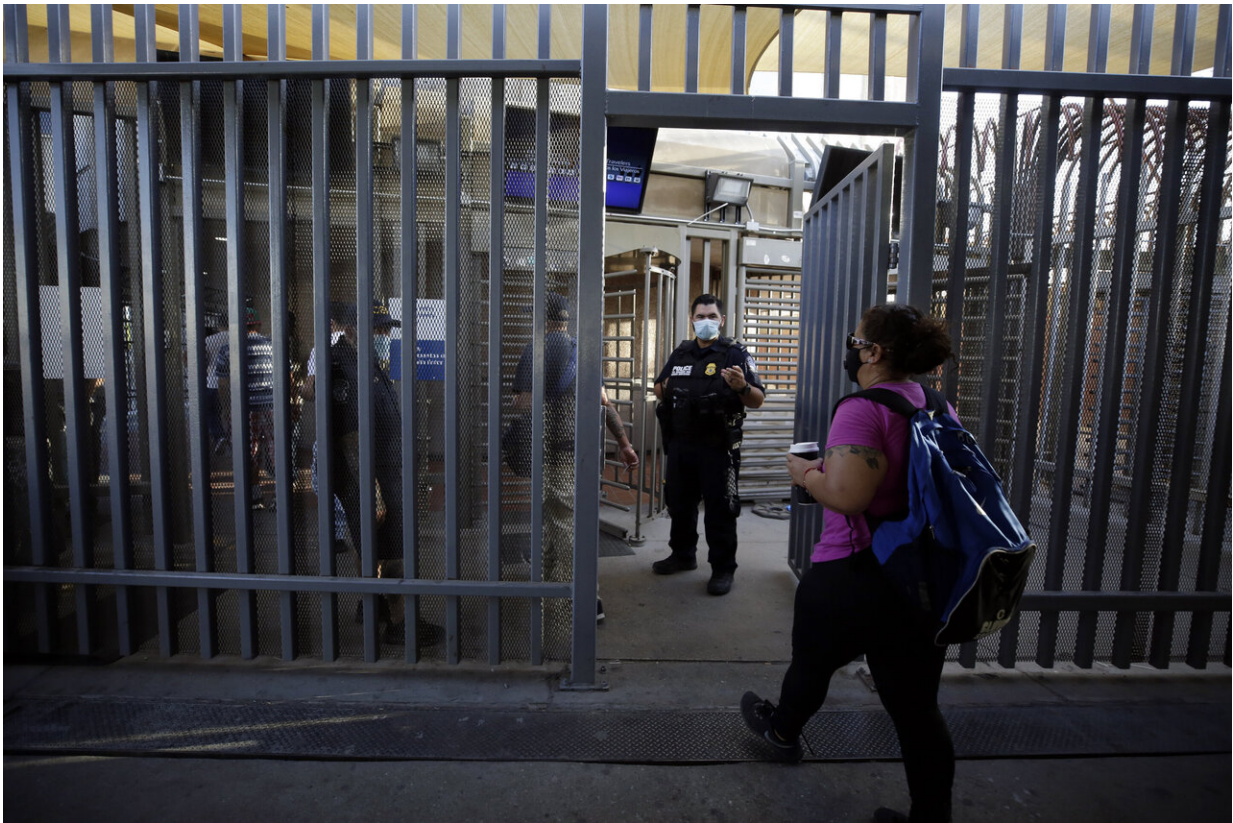

# Mexico to keep US border closed to non-essential travel

August 14 2020

---

Dulce Garcia, right, carries a cup of coffee as she crosses the border from Mexicali, Mexico, to Calexico, Calif., Wednesday, July 22, 2020. Like many in Mexicali, Garcia lives in Mexico but works in Calexico. "Everybody's scared of the pandemic but we have to cross," Garcia said. "We have to survive." (AP Photo/Gregory Bull)

Mexico plans to extend the closure of its shared border with the United States for another month to non-essential travel, Mexico Foreign Affairs Secretary Marcelo Ebrard said Thursday.

The current agreement runs through Aug. 21, but Ebrard said it does not make sense to reopen the border at this time.

"We already told the United States that we're of the idea that it's extended because of what we have along the strip on their side," Ebrard said, referring to a surge in cases in the southwestern United States.

Gilberto Gil picks up a ball in a park as the border wall that separates Mexicali, Mexico from Calexico, Calif., sits in the distance, Tuesday, July 21, 2020, in Calexico. Imperial Valley is surrounded on three sides in the U.S. by vast, uninhabited desert and Mexicali's urban sprawl to the south. (AP Photo/Gregory Bull)