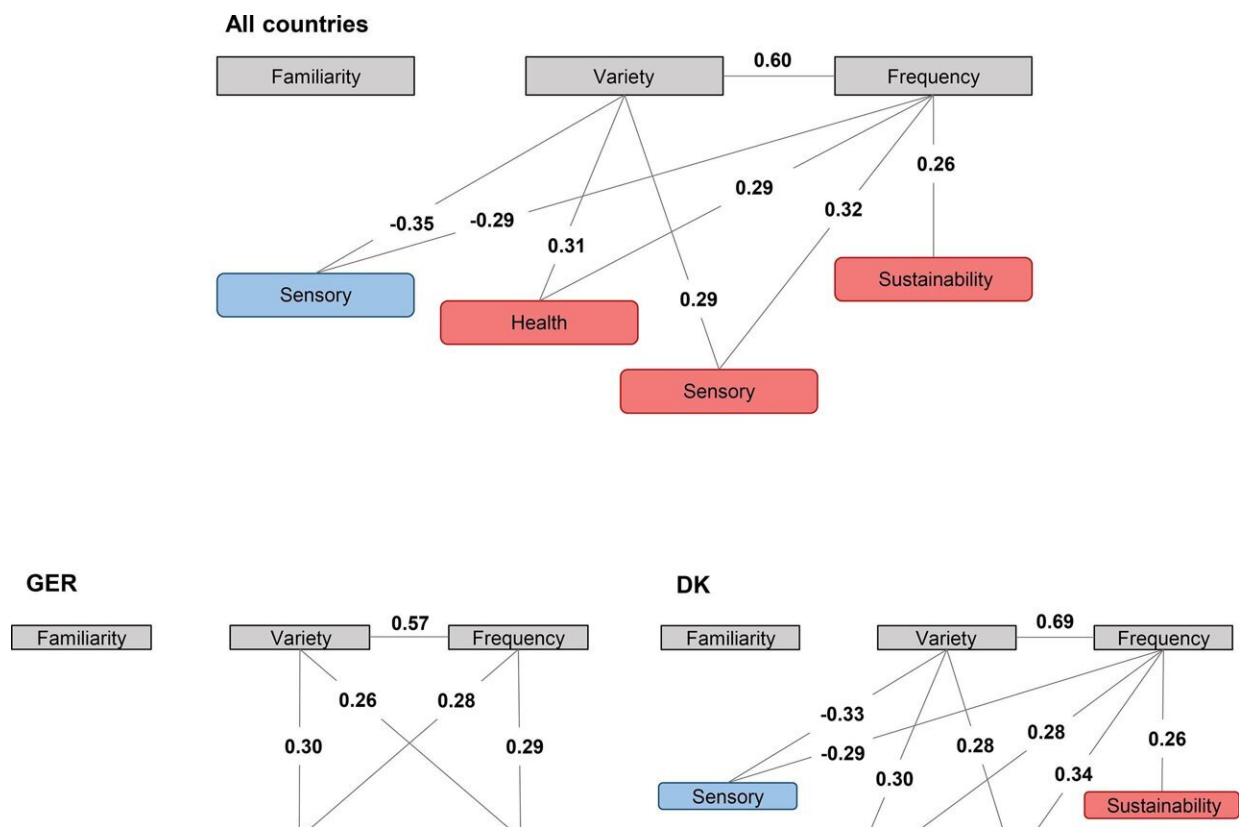

What the heck are pulses? European unawareness stands in the way of this 'green' superfood

January 18 2023

Correlations between consumption characteristics and drivers (red) or barriers (blue) across countries. GER = Germany; DK = Denmark; ESP = Spain; PL = Poland; UK = United Kingdom Note: Data is presented as Spearman correlation coefficients (rS). Only correlation coefficients greater than $|0.25|$ are shown being highly significant at p

Citation: What the heck are pulses? European unawareness stands in the way of this 'green' superfood (2023, January 18) retrieved 12 May 2024 from <https://medicalxpress.com/news/2023-01-heck-pulses-european-unawareness-green.html>