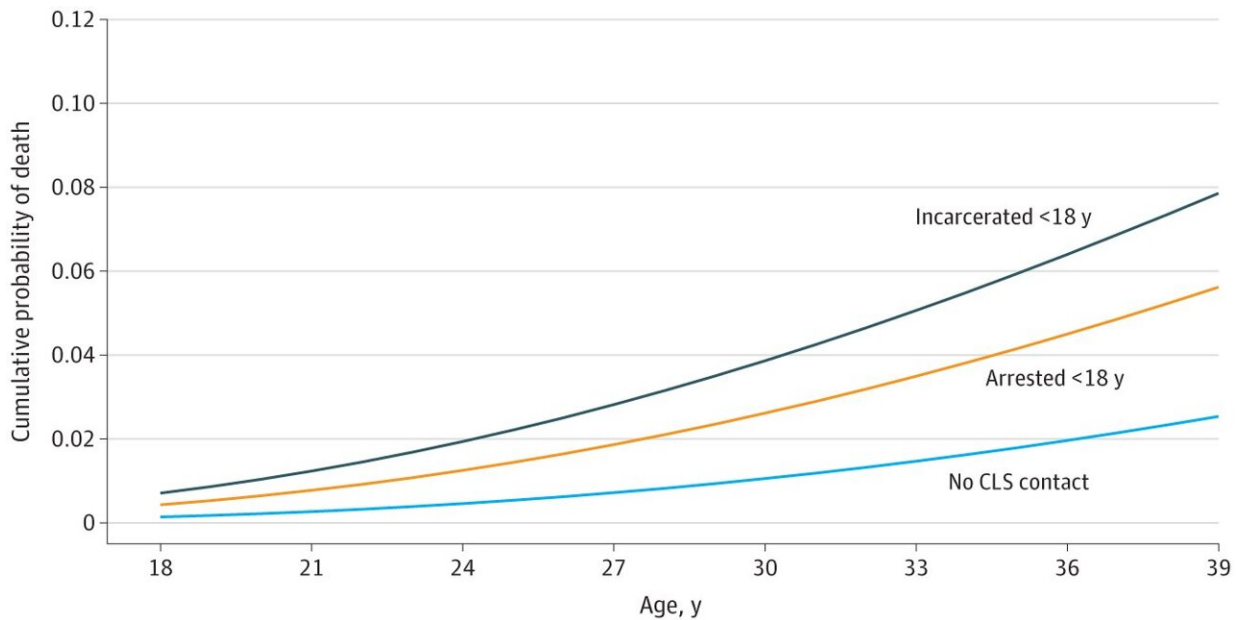

# Youth placed in adult prison have their lives cut shorter, study says

July 28 2023, by Angela Koenig

Cumulative Probability of Dying by Age for Varying Types of Contact With the Legal System. The cumulative probability of dying by the corresponding age was estimated using the results from the model presented in Table 2. Incarcerated

Citation: Youth placed in adult prison have their lives cut shorter, study says (2023, July 28) retrieved 27 April 2024 from

<https://medicalxpress.com/news/2023-07-youth-adult-prison-shorter.html>

This document is subject to copyright. Apart from any fair dealing for the purpose of private study or research, no part may be reproduced without the written permission. The content is provided for information purposes only.