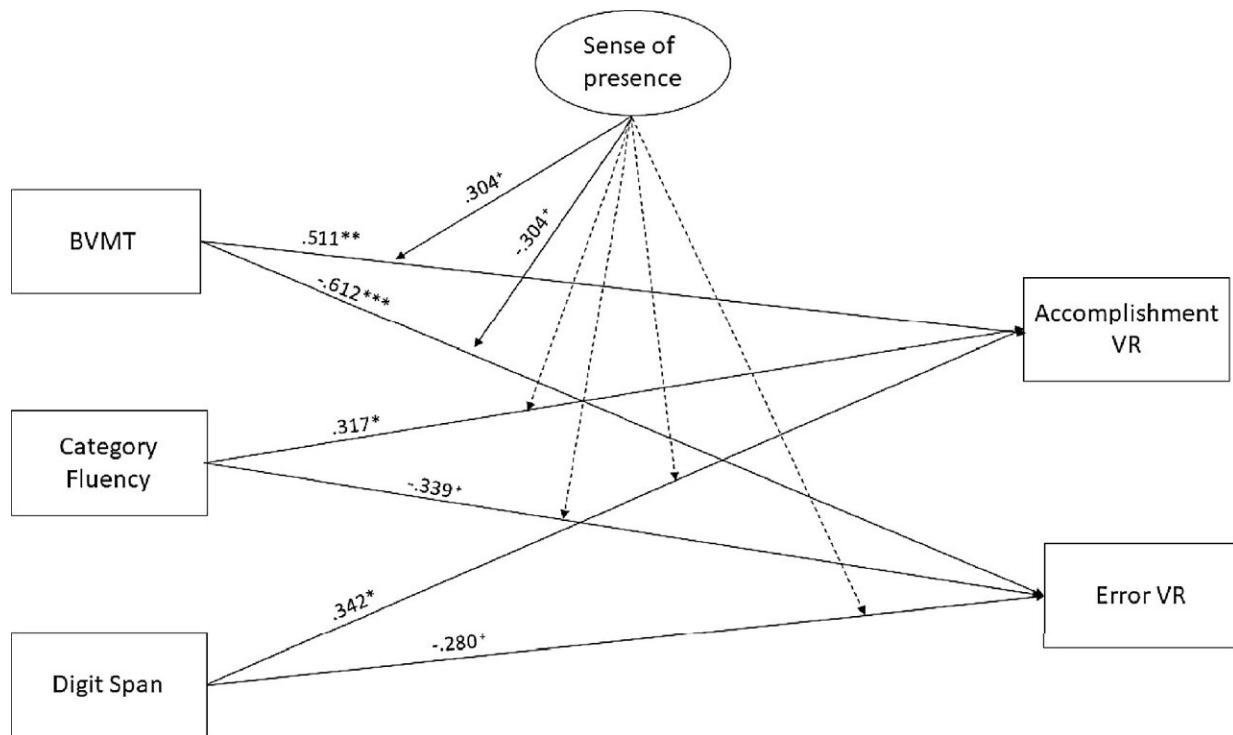

Virtual reality study reveals link between sense of presence and cognitive abilities

August 25 2023

Estimates of the structural equation model involving memory domain. Note BVMT brief visual memory test, Accomplishment VR = accomplishment in virtual reality, Error VR error in virtual reality. Dashed lines refer to nonsignificant path estimates. +p

Citation: Virtual reality study reveals link between sense of presence and cognitive abilities (2023, August 25) retrieved 27 April 2024 from <https://medicalxpress.com/news/2023-08-virtual-reality-reveals-link-presence.html>