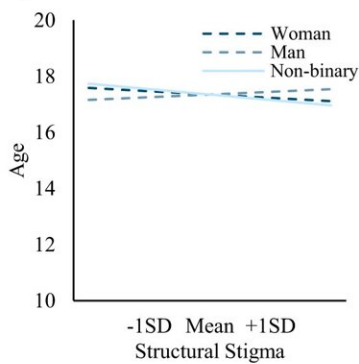

Research empirically shows structural discrimination negatively impacts LGB youth and adults

September 13 2023

Age of Awareness

Age of Coming Out

Duration of The Closet

Simple slopes analysis plotting effect of country-level structural stigma across identity subgroups. Dashed lines indicate non-significant slope at p

Citation: Research empirically shows structural discrimination negatively impacts LGB youth and adults (2023, September 13) retrieved 29 April 2024 from <https://medicalxpress.com/news/2023-09-empirically-discrimination-negatively-impacts-lgb.html>