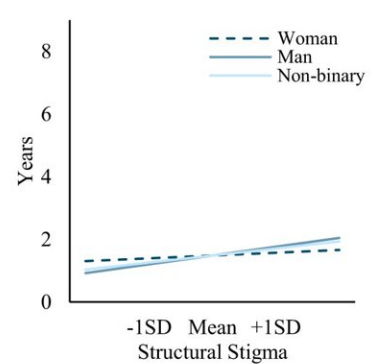

Research empirically shows structural discrimination negatively impacts LGB youth and adults

September 13 2023

Age of Awareness

Age of Coming Out

Duration of The Closet

Simple slopes analysis plotting effect of country-level structural stigma across identity subgroups. Dashed lines indicate non-significant slope at p

Citation: Research empirically shows structural discrimination negatively impacts LGB youth and adults (2023, September 13) retrieved 29 April 2024 from <https://medicalxpress.com/news/2023-09-empirically-discrimination-negatively-impacts-lgb.html>