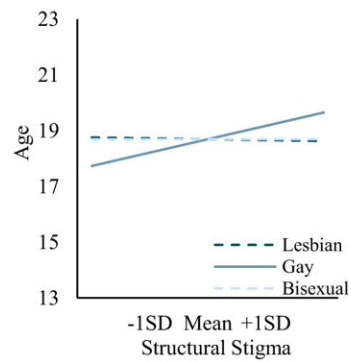

Research empirically shows structural discrimination negatively impacts LGB youth and adults

September 13 2023

Age of Awareness

Age of Coming Out

Duration of The Closet

Simple slopes analysis plotting effect of country-level structural stigma across identity subgroups. Dashed lines indicate non-significant slope at p

Citation: Research empirically shows structural discrimination negatively impacts LGB youth and adults (2023, September 13) retrieved 29 April 2024 from <https://medicalxpress.com/news/2023-09-empirically-discrimination-negatively-impacts-lgb.html>