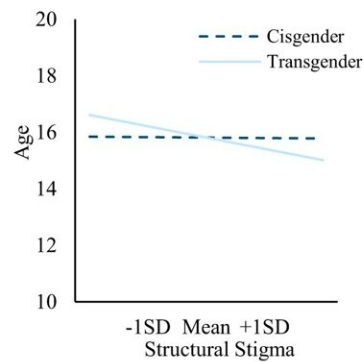

Research empirically shows structural discrimination negatively impacts LGB youth and adults

September 13 2023

Age of Awareness

Age of Coming Out

Duration of The Closet

Simple slopes analysis plotting effect of country-level structural stigma across identity subgroups. Dashed lines indicate non-significant slope at p

Citation: Research empirically shows structural discrimination negatively impacts LGB youth and adults (2023, September 13) retrieved 29 April 2024 from <https://medicalxpress.com/news/2023-09-empirically-discrimination-negatively-impacts-lgb.html>