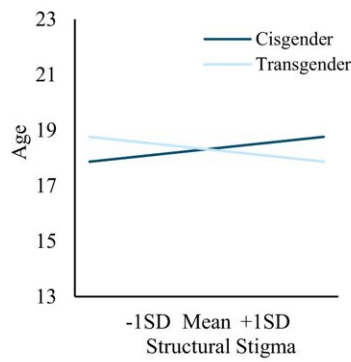

Research empirically shows structural discrimination negatively impacts LGB youth and adults

September 13 2023

Age of Awareness

Age of Coming Out

Duration of The Closet

Simple slopes analysis plotting effect of country-level structural stigma across identity subgroups. Dashed lines indicate non-significant slope at p

Citation: Research empirically shows structural discrimination negatively impacts LGB youth and adults (2023, September 13) retrieved 29 April 2024 from <https://medicalxpress.com/news/2023-09-empirically-discrimination-negatively-impacts-lgb.html>