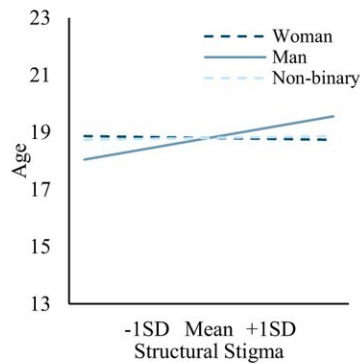

Research empirically shows structural discrimination negatively impacts LGB youth and adults

September 13 2023

Age of Awareness

Age of Coming Out

Duration of The Closet

Simple slopes analysis plotting effect of country-level structural stigma across identity subgroups. Dashed lines indicate non-significant slope at p

Citation: Research empirically shows structural discrimination negatively impacts LGB youth and adults (2023, September 13) retrieved 29 April 2024 from <https://medicalxpress.com/news/2023-09-empirically-discrimination-negatively-impacts-lgb.html>