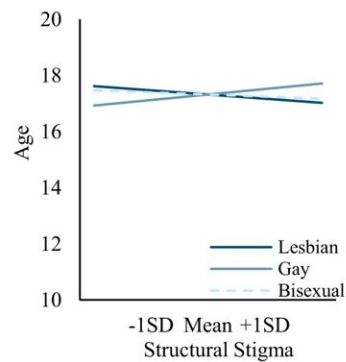

Research empirically shows structural discrimination negatively impacts LGB youth and adults

September 13 2023

Age of Awareness

Age of Coming Out

Duration of The Closet

Simple slopes analysis plotting effect of country-level structural stigma across identity subgroups. Dashed lines indicate non-significant slope at p

Citation: Research empirically shows structural discrimination negatively impacts LGB youth and adults (2023, September 13) retrieved 29 April 2024 from <https://medicalxpress.com/news/2023-09-empirically-discrimination-negatively-impacts-lgb.html>