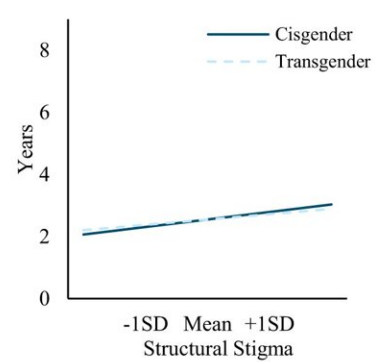

Research empirically shows structural discrimination negatively impacts LGB youth and adults

September 13 2023

Age of Awareness

Age of Coming Out

Duration of The Closet

Simple slopes analysis plotting effect of country-level structural stigma across identity subgroups. Dashed lines indicate non-significant slope at p

Citation: Research empirically shows structural discrimination negatively impacts LGB youth and adults (2023, September 13) retrieved 29 April 2024 from <https://medicalxpress.com/news/2023-09-empirically-discrimination-negatively-impacts-lgb.html>