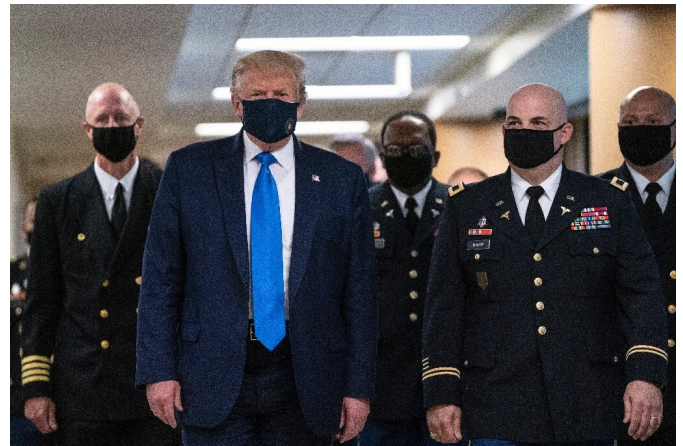

The government of Catalonia region told residents in and around the northeastern town of Lerida to go back into home confinement.

"The people must stay at home," regional health official Alba Verges said.

The area, with a population of more than 200,000, had already been ordered isolated from the rest of

the region last weekend.

It marks the first time that Spaniards have been kept in their homes since the hard-hit country exited confinement on June 21.

## 'Never been against masks'

US President Donald Trump, meanwhile, wore a [face mask](#) in public for the first time, apparently dropping his resistance to the protective item.

He opted for a dark mask bearing the presidential seal during a visit Saturday to wounded veterans in a hospital outside Washington .

US President Donald Trump says he believes masks 'have a time and a place'

"I've never been against masks but I do believe they have a time and a place," he told reporters.

Surveys show most Americans are unhappy with how Trump, who is trailing Democrat Joe Biden in opinion polls ahead of the November election, has handled the public health crisis.